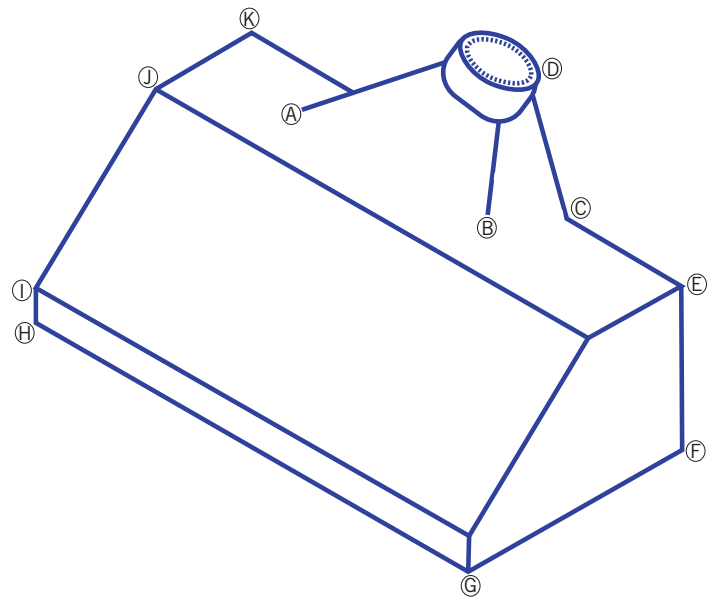

Installs above Fire Magic® grills to quickly remove excess smoke and heat from covered patios. It's designed to perfectly compliment the outdoor kitchen

feature highlights

- Indoor and Outdoor Rated
- High Quality commercial look
- 16 GG Stainless Steel Seamless Construction
- 3 Speed 1200 cfm fan
- Dual Halogen Spotlights
- Stainless Steel Baffle Filters
- Stainless Steel Enclosed Liner
- 10" Square to Round Transition w/ Backdraft Damper
- Top or Rear Exhaust Discharge
- Available in 42" and 60" widths

SPECIFICATIONS

(A) - (B)	21"
(B) - (C)	8"
(C) - (D)	9 1/2"
(E) - (F)	18"
(F) - (G)	27"
(G) - (H)	42"
(H) - (I)	4"
(J) - (K)	12"

CRAFTED WITH PRIDE  IN THE USA

ROBERT H. PETERSON COMPANY

14724 PROCTOR AVE. CITY OF INDUSTRY, CA 91746 WWW.RHPETERSON.COM